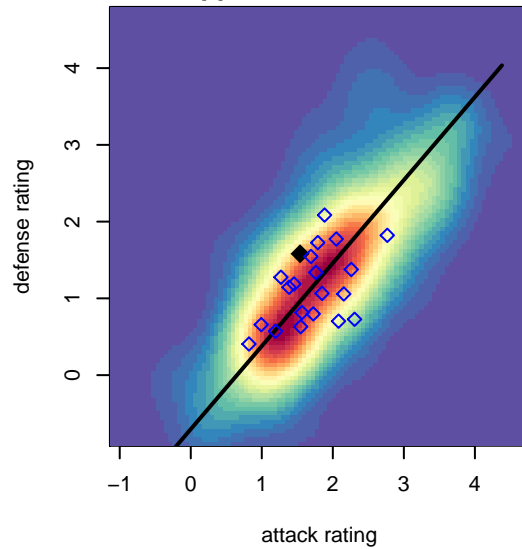

Washington Timbers White 1 B03

Washington Timbers
 Vancouver, WA
 B03 total strength=1250
 attack=4.66 defense=4.86
 fall league = PTT B03 Div 1 White

alt names used:
 WA Timbers 03B White 1
 WASHINGTON TIMBERS FC 03B WHITE 1
 WTFC 03B White 1
 WA Timbers 03B White 1

Venues played:
 2016 Spr OYS B03 Division 1 Green
 2017 Beaverton Cup U15 Silver
 2017 Summer Slam Gold
 2017 PTT B03 Division 1 White
 2017 Founders Cup B03 Div A

Washington Timbers White 1 B03
 Dots are actual minus expected GF (blue circles) and GA (red triangles).
 Blue line is smoothed change in attack strength. Red is smoothed change in defense strength.

**attack and defense variance (black dot)
relative to other teams
and top 10 in region**

**attack and defense rating
relative to others at age
and all opponents in last 13 months**

Performance relative to 13 month average