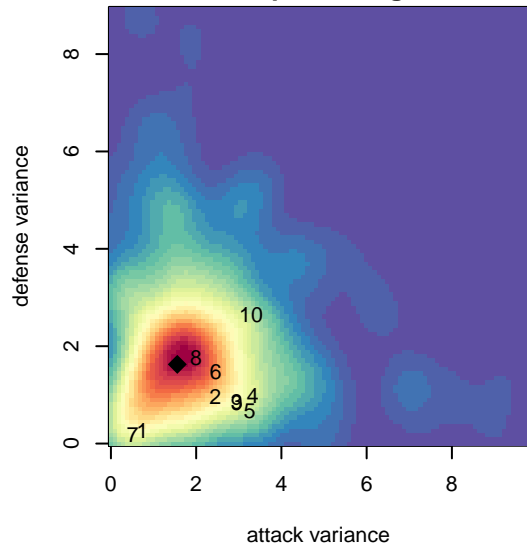

Washington Timbers White 1 B03

Washington Timbers
 Vancouver, WA
 B03 total strength=1250
 attack=4.66 defense=4.86
 fall league = PTT B03 Div 1 White

alt names used:
 WA Timbers 03B White 1
 WASHINGTON TIMBERS FC 03B WHITE 1
 WTFC 03B White 1
 WA Timbers 03B White 1

Venues played:
 2016 Spr OYS B03 Division 1 Green
 2017 Beaverton Cup U15 Silver
 2017 Summer Slam Gold
 2017 PTT B03 Division 1 White
 2017 Founders Cup B03 Div A

Washington Timbers White 1 B03
 Dots are actual minus expected GF (blue circles) and GA (red triangles).
 Blue line is smoothed change in attack strength. Red is smoothed change in defense strength.

**attack and defense variance (black dot)
relative to other teams
and top 10 in region**

**attack and defense rating
relative to others at age
and all opponents in last 13 months**

Performance relative to 13 month average