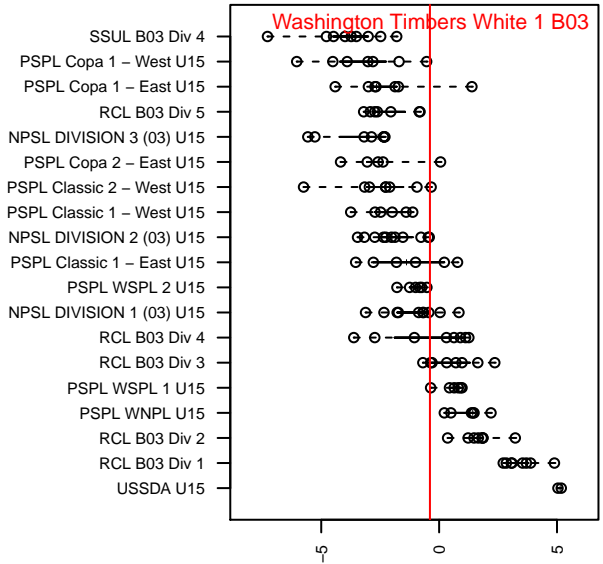

Washington Timbers White 1 B03

Washington Timbers
 Vancouver, WA
 B03 total strength=1250
 attack=4.66 defense=4.86
 fall league = PTT B03 Div 1 White

alt names used:
 WA Timbers 03B White 1
 WASHINGTON TIMBERS FC 03B WHITE 1
 WTFC 03B White 1
 WA Timbers 03B White 1

Venues played:
 2016 Spr OYS B03 Division 1 Green
 2017 Beaverton Cup U15 Silver
 2017 Summer Slam Gold
 2017 PTT B03 Division 1 White
 2017 Founders Cup B03 Div A

Washington Timbers White 1 B03
 Dots are actual minus expected GF (blue circles) and GA (red triangles).
 Blue line is smoothed change in attack strength. Red is smoothed change in defense strength.

**attack and defense variance (black dot)
relative to other teams
and top 10 in region**

**attack and defense rating
relative to others at age
and all opponents in last 13 months**

Performance relative to 13 month average