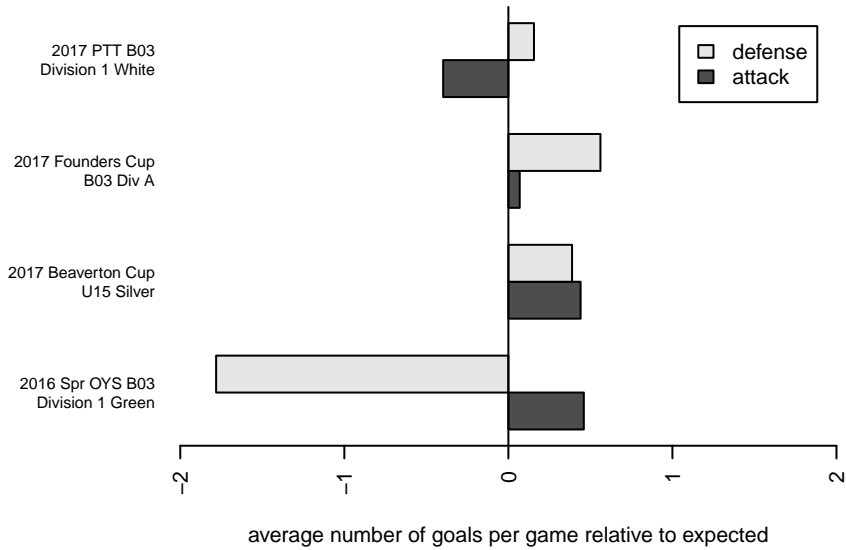

Washington Timbers White 1 B03

Washington Timbers
 Vancouver, WA
 B03 total strength=1250
 attack=4.66 defense=4.86
 fall league = PTT B03 Div 1 White

alt names used:
 WA Timbers 03B White 1
 WASHINGTON TIMBERS FC 03B WHITE 1
 WTFC 03B White 1
 WA Timbers 03B White 1

Venues played:
 2016 Spr OYS B03 Division 1 Green
 2017 Beaverton Cup U15 Silver
 2017 Summer Slam Gold
 2017 PTT B03 Division 1 White
 2017 Founders Cup B03 Div A

Washington Timbers White 1 B03
 Dots are actual minus expected GF (blue circles) and GA (red triangles).
 Blue line is smoothed change in attack strength. Red is smoothed change in defense strength.

**attack and defense variance (black dot)
relative to other teams
and top 10 in region**

**attack and defense rating
relative to others at age
and all opponents in last 13 months**

Performance relative to 13 month average