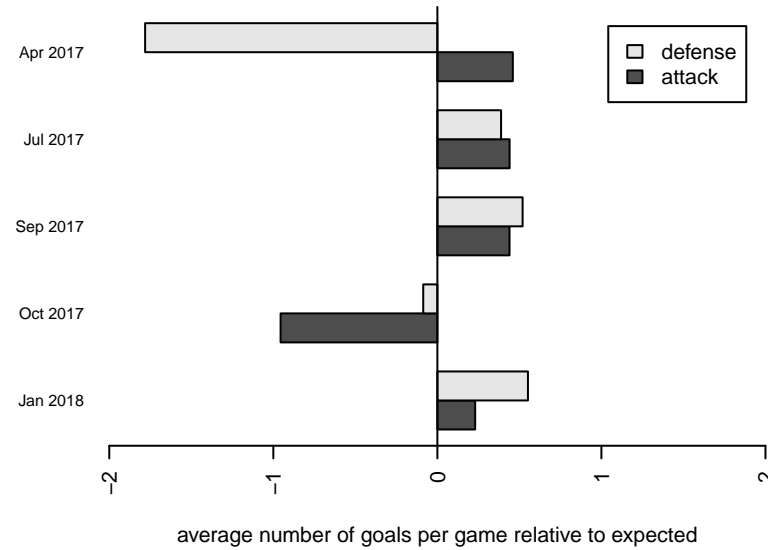

Performance relative to 13 month average