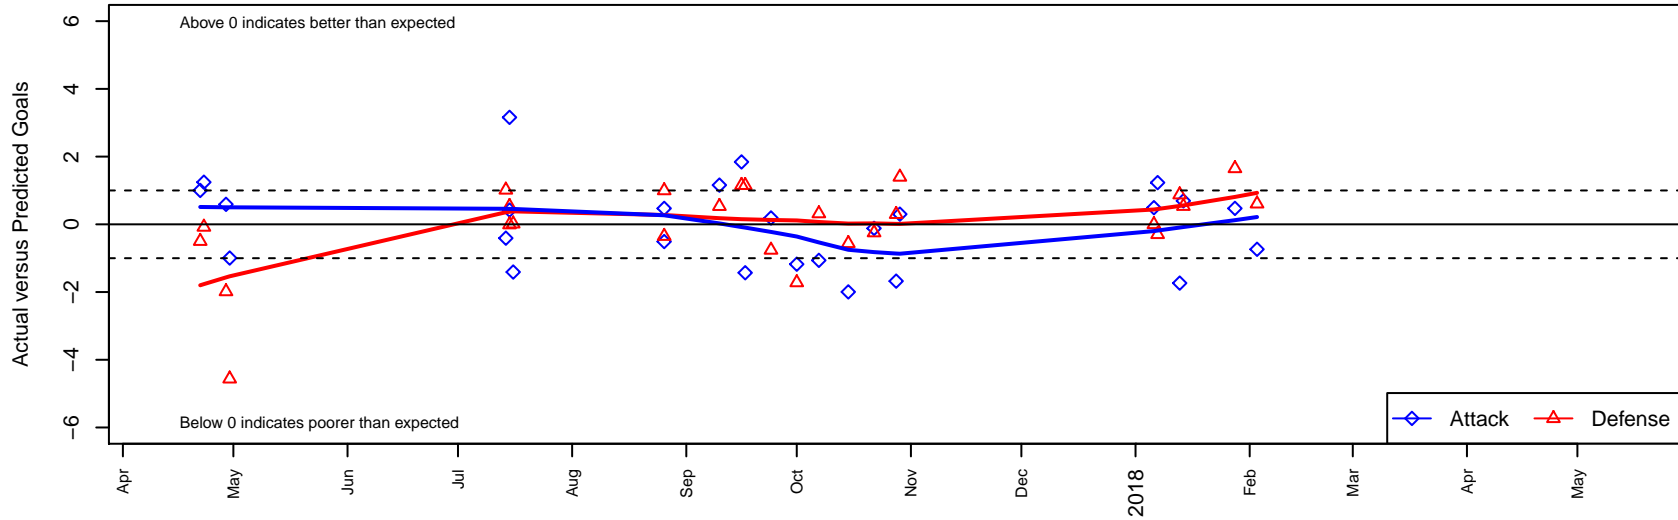

Washington Timbers White 1 B03

Washington Timbers
 Vancouver, WA
 B03 total strength=1250
 attack=4.66 defense=4.86
 fall league = PTT B03 Div 1 White

alt names used:
 WA Timbers 03B White 1
 WASHINGTON TIMBERS FC 03B WHITE 1
 WTFC 03B White 1
 WA Timbers 03B White 1

Venues played:
 2016 Spr OYS B03 Division 1 Green
 2017 Beaverton Cup U15 Silver
 2017 Summer Slam Gold
 2017 PTT B03 Division 1 White
 2017 Founders Cup B03 Div A

Washington Timbers White 1 B03
 Dots are actual minus expected GF (blue circles) and GA (red triangles).
 Blue line is smoothed change in attack strength. Red is smoothed change in defense strength.

**attack and defense variance (black dot)
relative to other teams
and top 10 in region**

**attack and defense rating
relative to others at age
and all opponents in last 13 months**

Performance relative to 13 month average